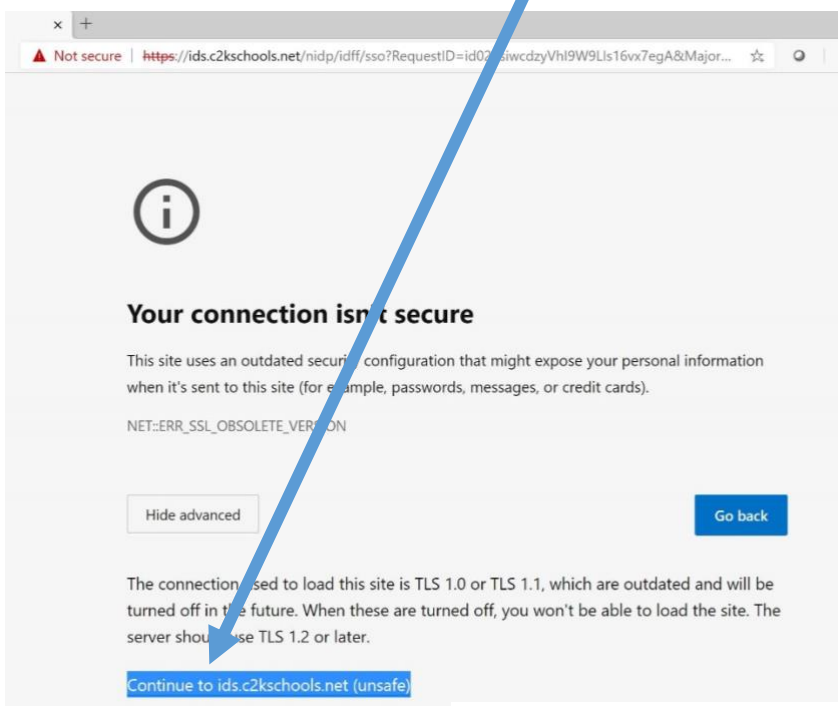

Logging on to MySchool from home

1. Go to www.c2kschools.net
2. This message will appear, click on 'Advanced'

3. At the next screen, click on 'Continue to ids.c2kschools.net(unsafe)'

4. Log on

- Enter username e.g. **jbloggs123**
- Enter password e.g. **password1**
- **Click OK**