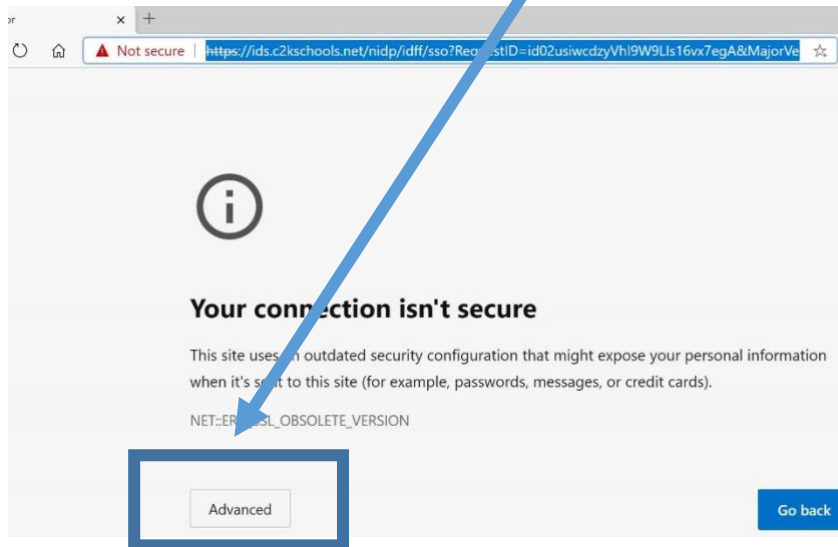

Logging on to MySchool from home

1. Go to www.c2kschools.net
2. This message will appear, click on 'Advanced'

3. At the next screen, click on 'Continue to ids.c2kschools.net(unsafe)'

4. Log on

- Enter username e.g. **jbloggs123**
- Enter password e.g. **password1**
- **Click OK**