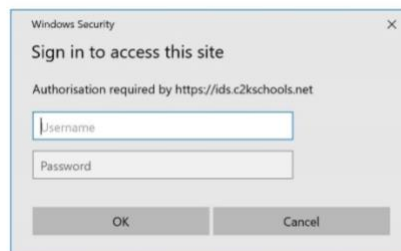

Logging on to MySchool from home

1. Go to www.c2kschools.net
2. This message will appear, click on 'Advanced'

3. At the next screen, click on 'Continue to ids.c2kschools.net(unsafe)'

4. Log on

- Enter username e.g. **jbloggs123**
- Enter password e.g. **password1**
- **Click OK**